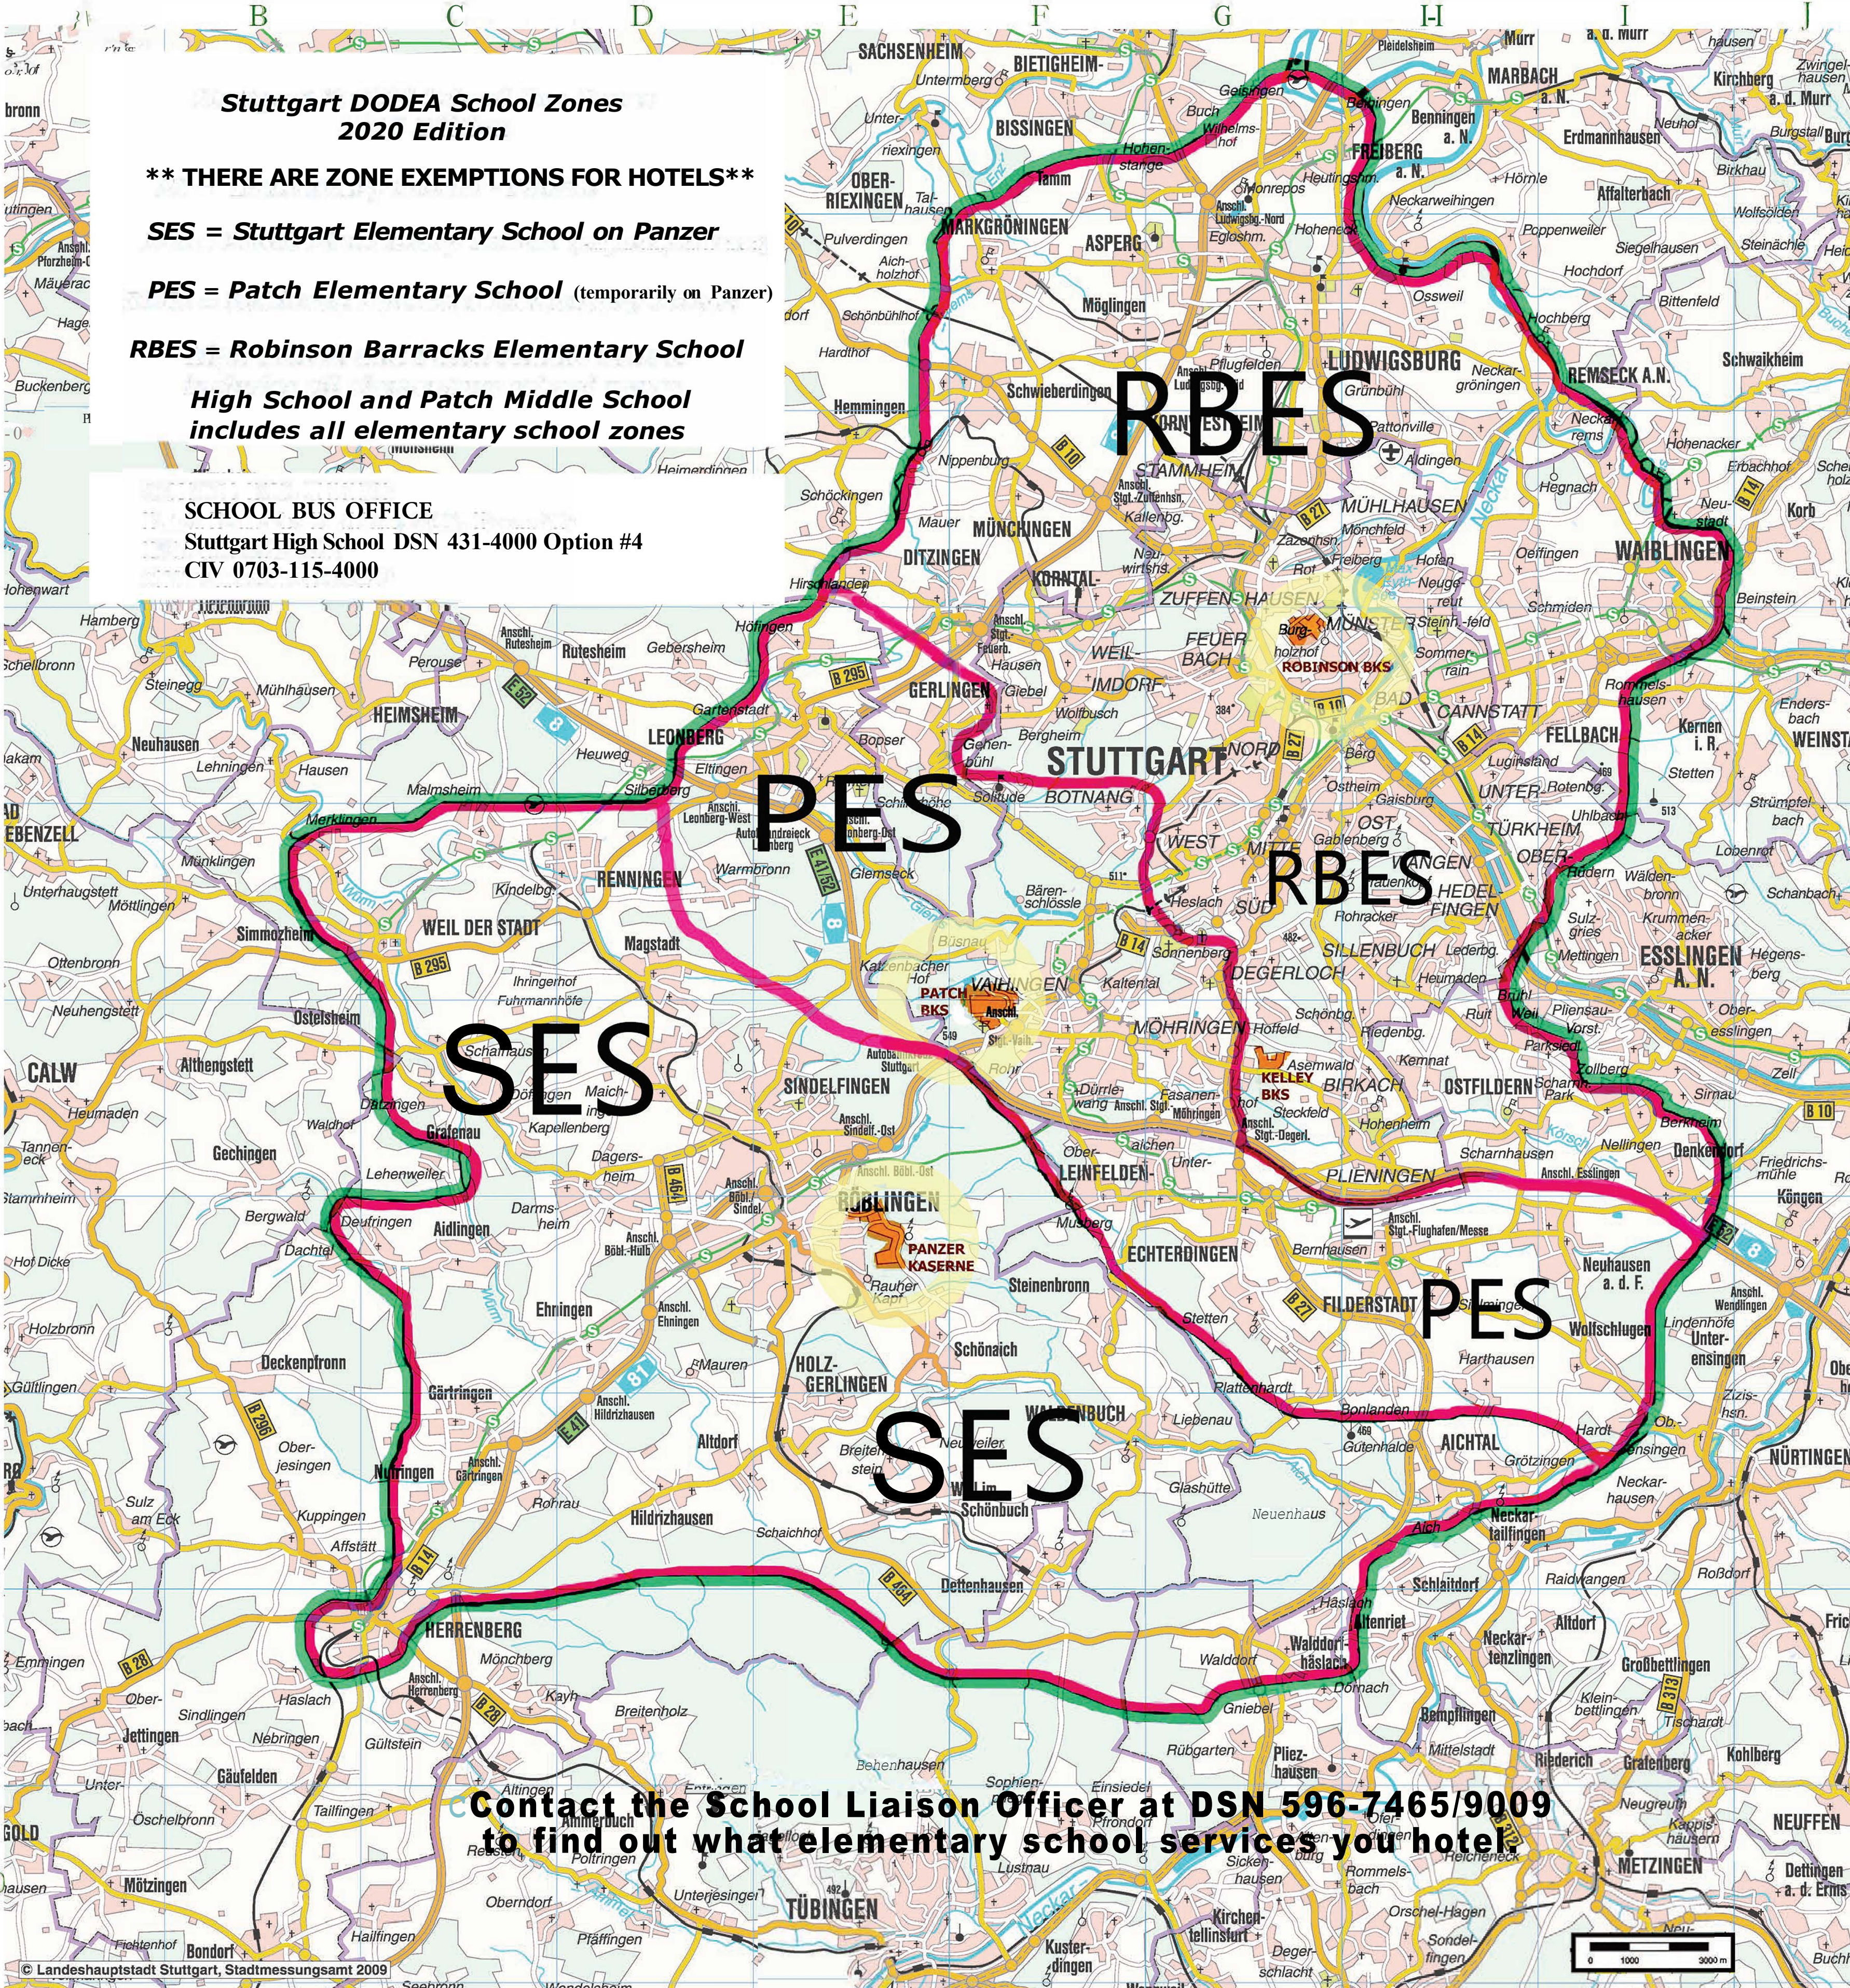

**Stuttgart DODEA School Zones
2020 Edition**

** THERE ARE ZONE EXEMPTIONS FOR HOTELS**

SES = Stuttgart Elementary School on Panzer

PES = Patch Elementary School (temporarily on Panzer)

RBES = Robinson Barracks Elementary School

**High School and Patch Middle School
includes all elementary school zones**

SCHOOL BUS OFFICE

Stuttgart High School DSN 431-4000 Option #4

CIV 0703-115-4000

**Contact the School Liaison Officer at DSN 596-7465/9009
to find out what elementary school services you hotel.**