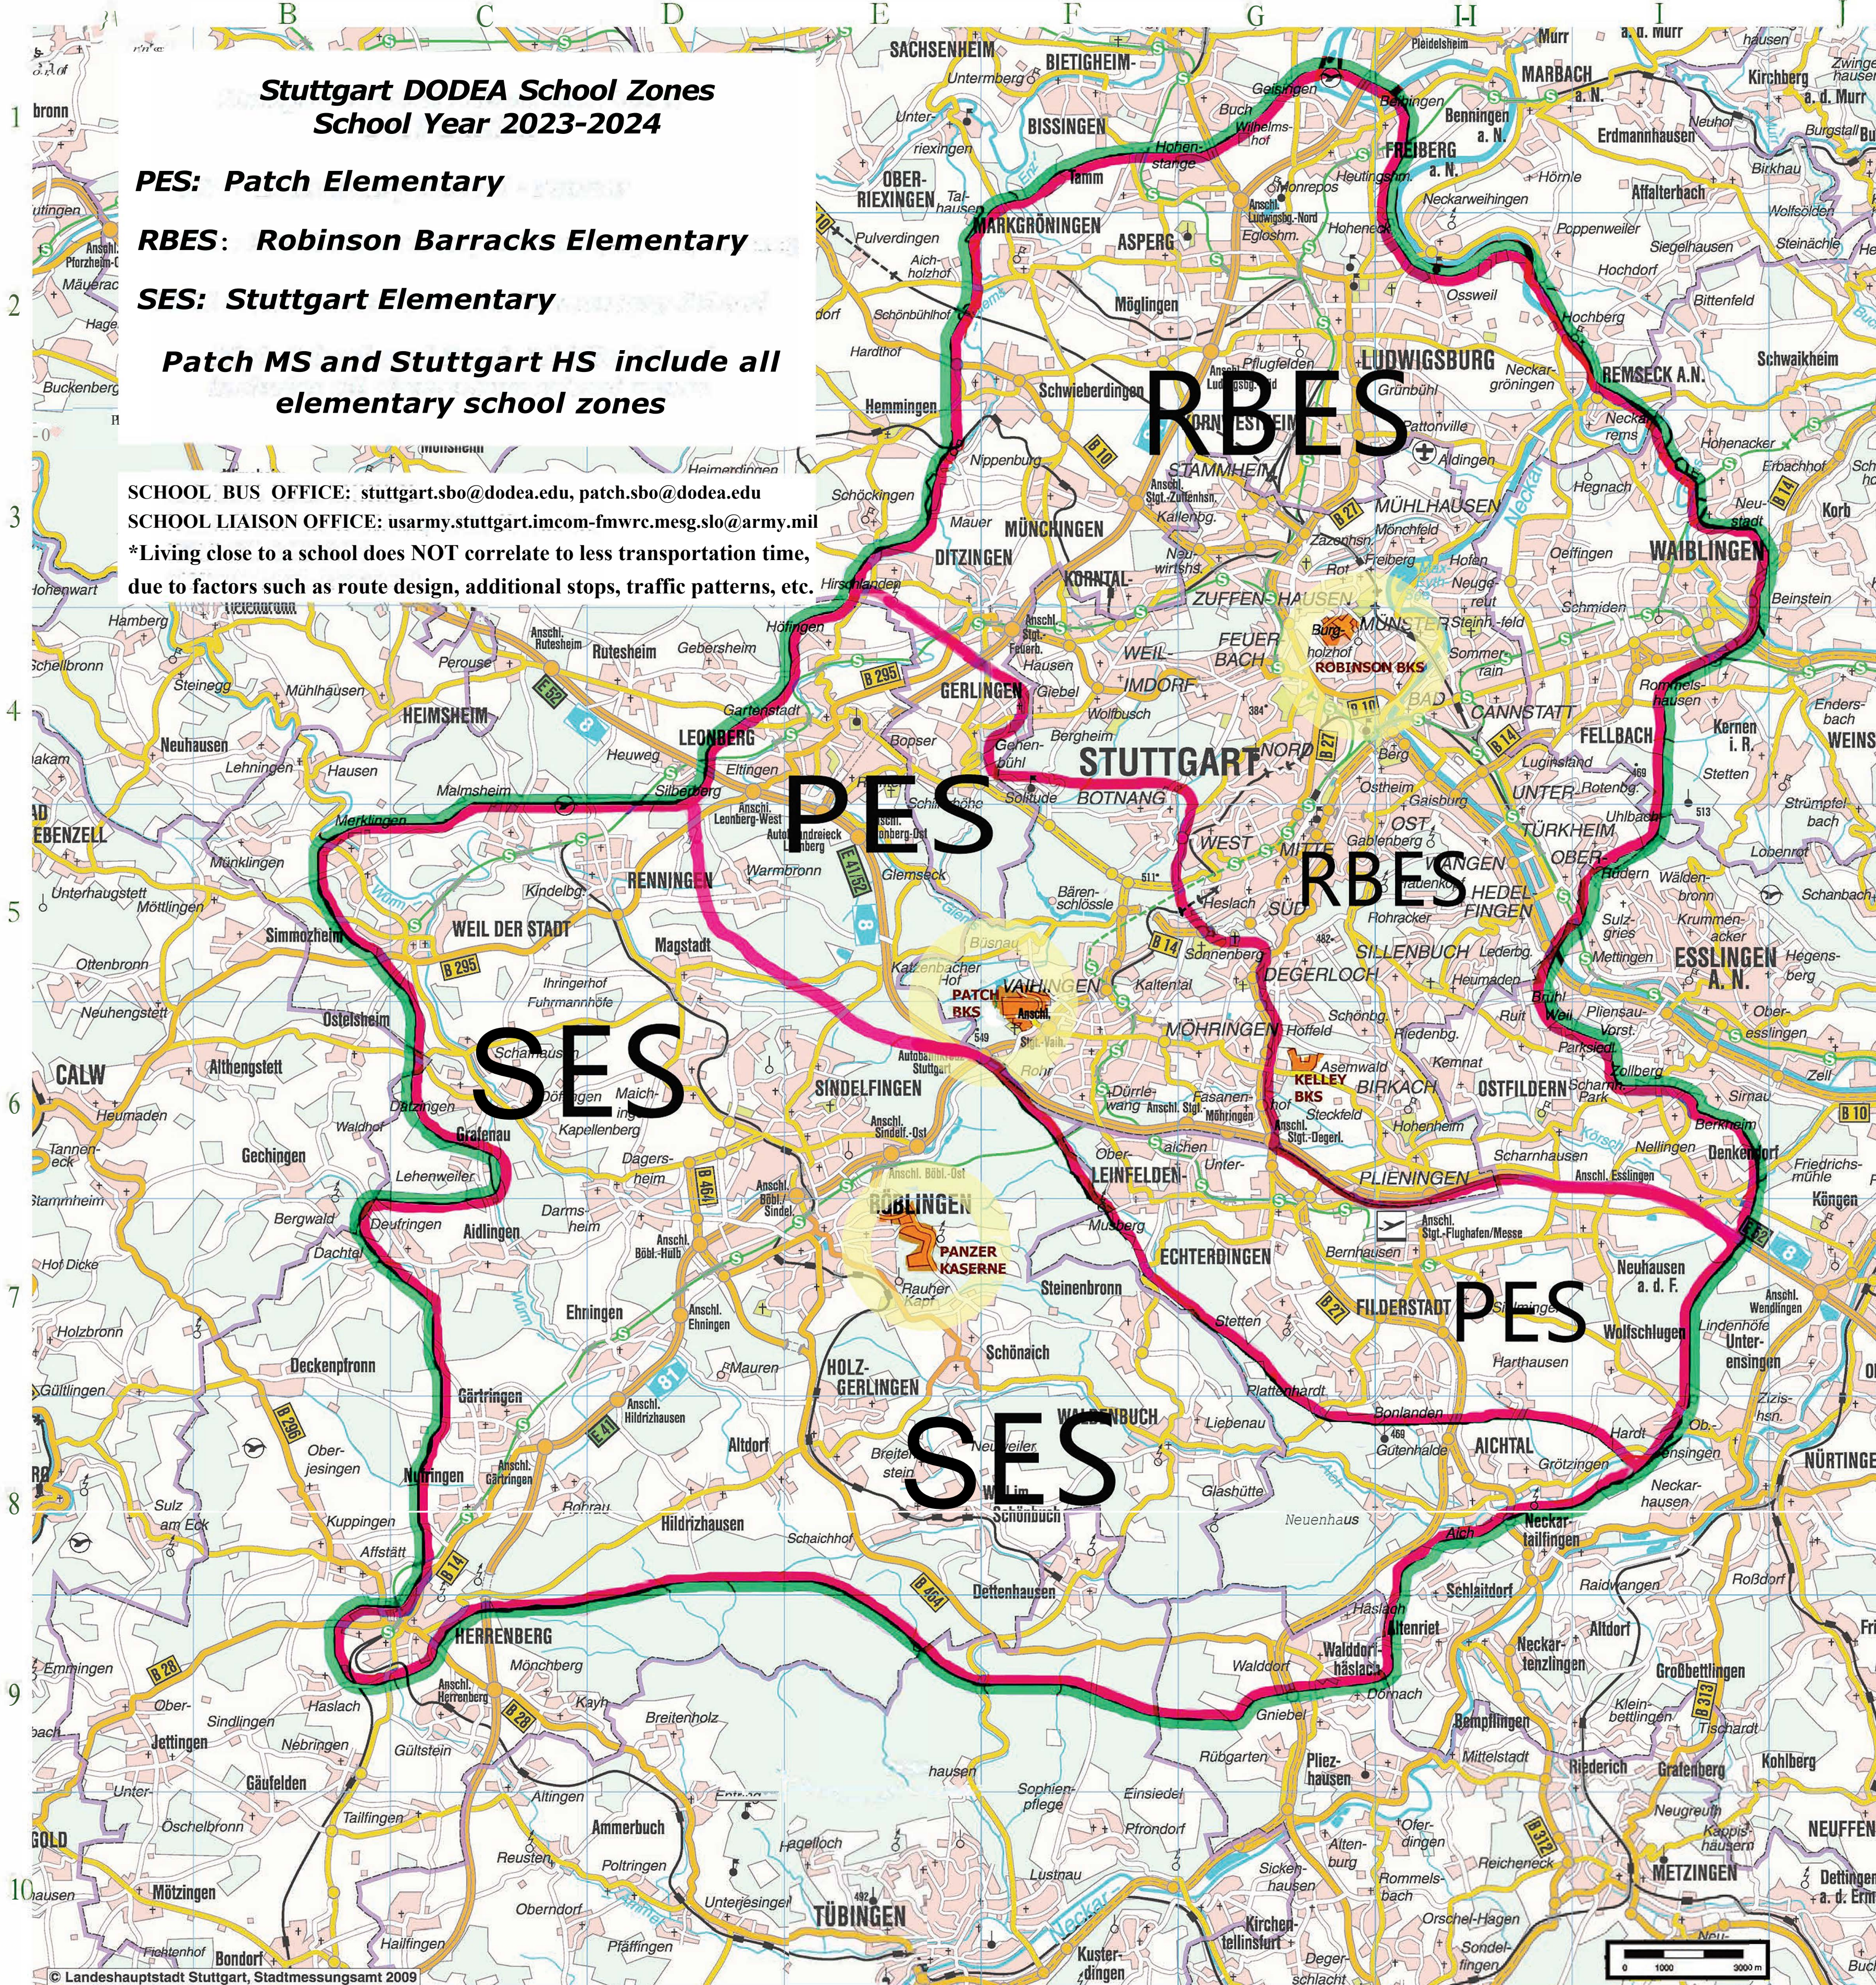

**Stuttgart DODEA School Zones
School Year 2023-2024**

PES: Patch Elementary

RBES: Robinson Barracks Elementary

SES: Stuttgart Elementary

Patch MS and Stuttgart HS include all elementary school zones

SCHOOL BUS OFFICE: stuttgart.sbo@dodea.edu, patch.sbo@dodea.edu

SCHOOL LIAISON OFFICE: usarmy.stuttgart.imcom-fmwrc.mesg.slo@army.mil

*Living close to a school does NOT correlate to less transportation time, due to factors such as route design, additional stops, traffic patterns, etc.